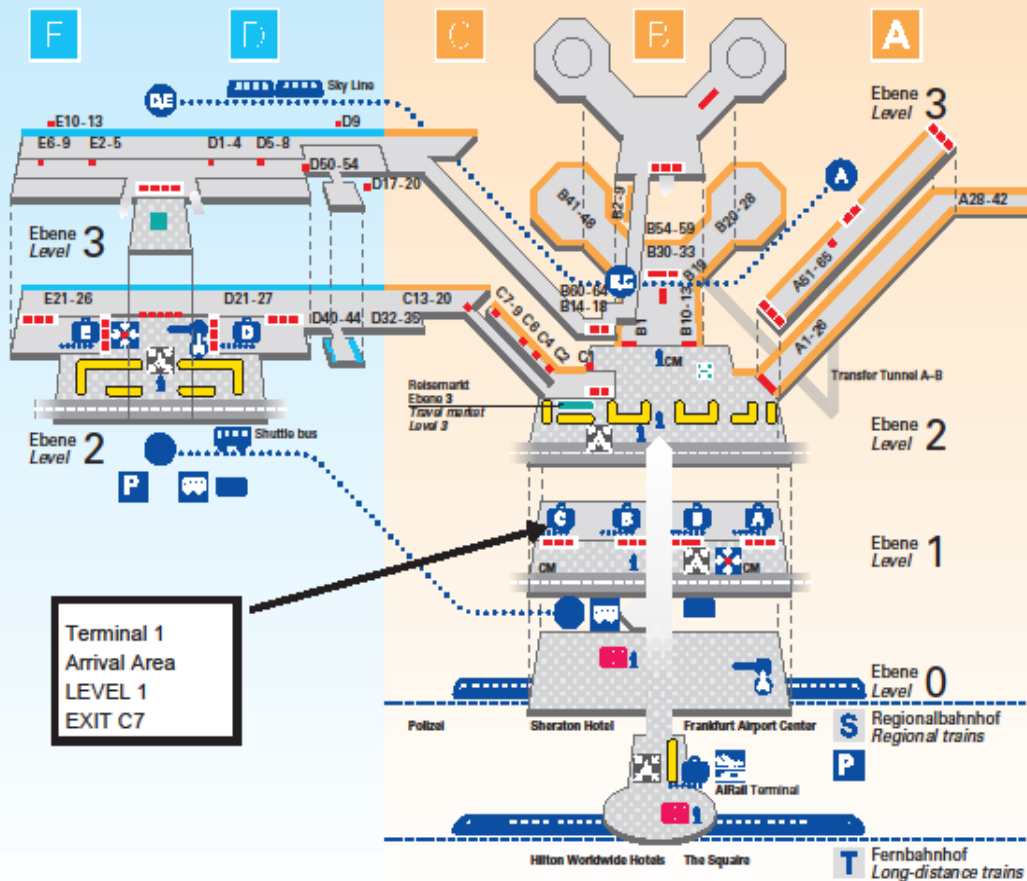

### 1. ITINERARY

Date	Departure times of shuttle taxi	From	To
16th November 2022	1200 hrs and 1300 hrs	FRA Airport, Terminal 1, Level 1, Exit C7	Convention hotel "Haus Monika" Büttelborn
17 <sup>th</sup> November 2022	1300 hrs	Convention hotel "Haus Monika" Büttelborn	FRA Airport, Terminal 1, Departure Area*

### 2. CONTACT INFORMATION

Shuttle taxi "Taxi Hertel"	+49 (0)6257 2227 <b>IMPORTANT:</b> Please contact "Taxi Hertel" by quoting "EAGOSH" not later than 11 November 2022 for reserving your seat on one of the shuttle taxis
"Haus Monika", Buettelborn	+49 (0)6152 1810 Address: Im Mehlsee 1-5, 64572 Büttelborn, Germany Coordinates: Latitude 49.903549 N / Longitude 8.522279 E
Stefan Sauerbier, EAGOSH	+49 (0)151 148 278 97
Dirke Lehmann, EAGOSH	+49 (0)173 76 44 702

# Terminal 2

# Terminal 1

Terminal 1  
Arrival Area  
LEVEL 1  
EXIT C7

© Fraport AG Frankfurt Airport 11|10

- |   |                                |  |
|---|--------------------------------|--|
| Öffentlicher Bereich<br>Public area               | Information                    | Apotheke<br>Pharmacy                         |
| Kontrollierter Fluggastbereich<br>Restricted area | Gepäckausgabe<br>Baggage claim | DB-Information<br>German Railway Information |
| Grenzkontrollen<br>Border controls                | Treffpunkt<br>Meeting point    | Rufsäule für Betreuung<br>Help points        |
| Sicherheitskontrolle<br>Security control          | Pendelverkehr<br>Shuttle       | CM<br>Company Meeting                        |
| Gates A, B, C                                     | Zugverkehr<br>Railway          |  |
| Gates D, E  | Parken<br>Parking              |  |
| Check-in  | Busbahnhof<br>Bus terminal     |  |
|   | Taxi                           |  |
|   | Mietwagen<br>Car rental        |  |