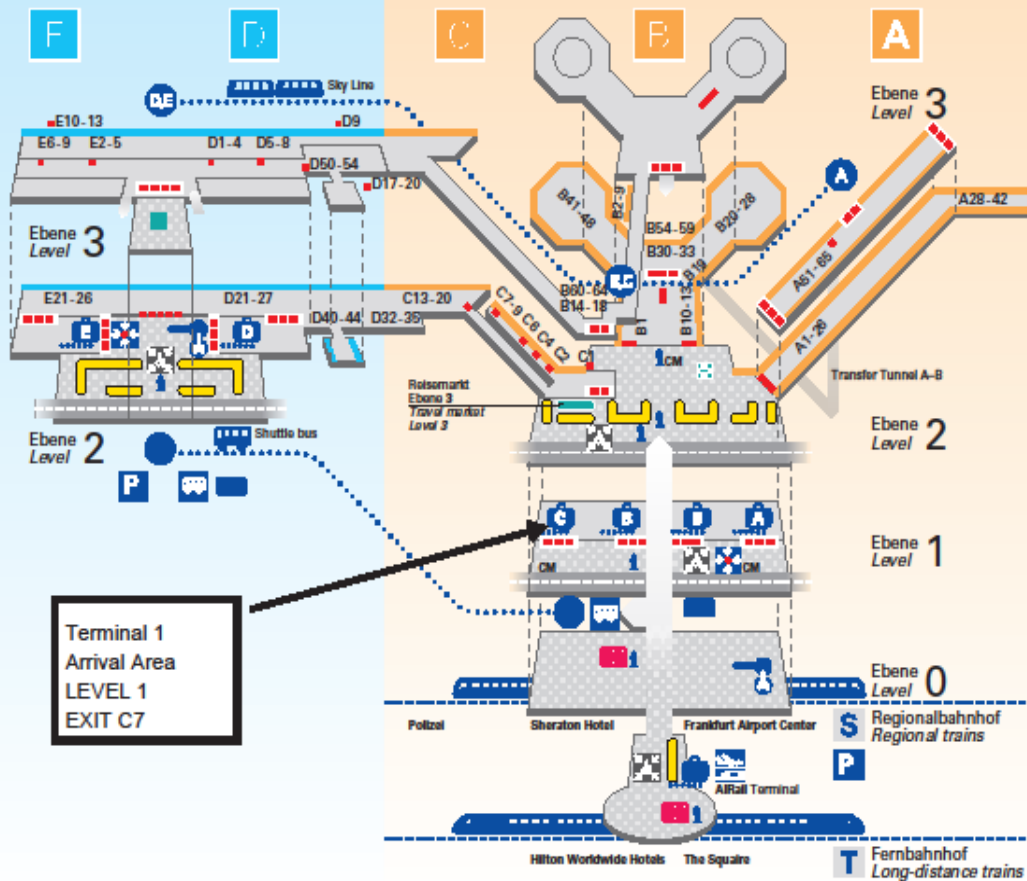

**TRANSFER FROM FRANKFURT AIRPORT TO  
CONVENTION HOTEL HAUS MONIKA, BUETTELBORN**

**1. ITINERARY**

Date	Departure times of shuttle taxi	From	To
10 <sup>th</sup> May 2017	1200 hrs and 1300 hrs	FRA Airport, Terminal 1, Level 1, Exit C7	Convention hotel "Haus Monika" Büttelborn
11 <sup>th</sup> May 2017	1300 hrs	Convention hotel "Haus Monika" Büttelborn	FRA Airport, Terminal 1, Departure Area*

**2. CONTACT INFORMATION**

Shuttle taxi "Taxi Hertel"	+49 (0)6257 2227 <b>IMPORTANT:</b> Please contact "Taxi Hertel" by quoting "EAGOSH" not later than 5 May 17 for reserving your seat on one of the shuttle taxis
"Haus Monika", Buettelborn	+49 (0)6152 1810 Address: Im Mehelsee 1-5, 64572 Büttelborn, Germany Coordinates: Latitude 49.903549 N / Longitude 8.522279 E
Stefan Sauerbier, EAGOSH	+49 (0)151 148 278 97
Dirke Lehmann, EAGOSH	+49 (0)173 76 44 702

# Terminal 2

# Terminal 1

© Fraport AG Frankfurt Airport 11|10

- |  |   |  |                                |  |  |
|--|---|--|--------------------------------|--|--|
|  | Öffentlicher Bereich<br>Public area               |  | Information                    |  | Apotheke<br>Pharmacy                         |
|  | Kontrollierter Fluggastbereich<br>Restricted area |  | Gepäckausgabe<br>Baggage claim |  | DB-Information<br>German Railway Information |
|  | Grenzkontrollen<br>Border controls                |  | Treffpunkt<br>Meeting point    |  | Rufsäule für Betreuung<br>Help points        |
|  | Sicherheitskontrolle<br>Security control          |  | Pendelverkehr<br>Shuttle       |  | CM Company Meeting                           |
|  | Gates A, B, C                                     |  | Zugverkehr<br>Railway          |  |  |
|  | Gates D, E  |  | Parken<br>Parking              |  |  |
|  | Check-in  |  | Busbahnhof<br>Bus terminal     |  |  |
|  |   |  | Taxi                           |  |  |
|  |   |  | Mietwagen<br>Car rental        |  |  |