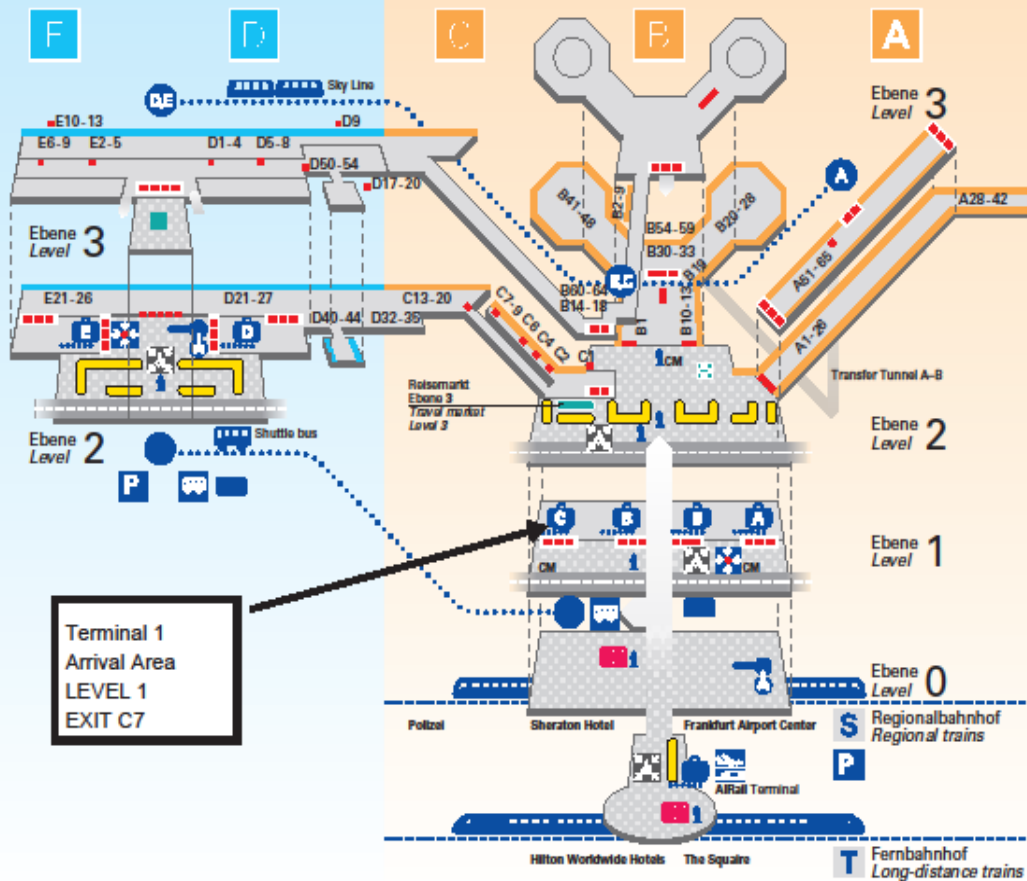

**TRANSFER FROM FRANKFURT AIRPORT TO  
CONVENTION HOTEL HAUS MONIKA, BUETTELBORN**

**1. ITINERARY**

Date	Departure times of shuttle taxi	From	To
09 <sup>th</sup> November 2016	1200 hrs and 1300 hrs	FRA Airport, Terminal 1, Level 1, Exit C7	Convention hotel "Haus Monika" Büttelborn
10 <sup>th</sup> November 2016	1300 hrs	Convention hotel "Haus Monika" Büttelborn	FRA Airport, Terminal 1, Departure Area*

**2. CONTACT INFORMATION**

Shuttle taxi "Taxi Hertel"	+49 (0)6257 2227 IMPORTANT: Please contact "Taxi Hertel" by quoting "EAGOSH" not later than 4 November 16 for reserving your seat on one of the shuttle taxis
"Haus Monika", Buettelborn	+49 (0)6152 1810 Address: Im Mehelsee 1-5, 64572 Büttelborn, Germany Coordinates: Latitude 49.903549 N / Longitude 8.522279 E
Stefan Sauerbier, EAGOSH	+49 (0)151 148 278 97
Dirke Lehmann, EAGOSH	+49 (0)173 76 44 702

# Terminal 2

# Terminal 1

Terminal 1  
Arrival Area  
LEVEL 1  
EXIT C7

© Fraport AG Frankfurt Airport 11|10

- |  |   |  |                                |  |  |
|--|---|--|--------------------------------|--|--|
|  | Öffentlicher Bereich<br>Public area               |  | Information                    |  | Apotheke<br>Pharmacy                         |
|  | Kontrollierter Fluggastbereich<br>Restricted area |  | Gepäckausgabe<br>Baggage claim |  | DB-Information<br>German Railway Information |
|  | Grenzkontrollen<br>Border controls                |  | Treffpunkt<br>Meeting point    |  | Rufsäule für Betreuung<br>Help points        |
|  | Sicherheitskontrolle<br>Security control          |  | Pendelverkehr<br>Shuttle       |  | CM Company Meeting                           |
|  | Gates A, B, C                                     |  | Zugverkehr<br>Railway          |  |  |
|  | Gates D, E  |  | Parken<br>Parking              |  |  |
|  | Check-in  |  | Busbahnhof<br>Bus terminal     |  |  |
|  |   |  | Taxi                           |  |  |
|  |   |  | Mietwagen<br>Car rental        |  |  |