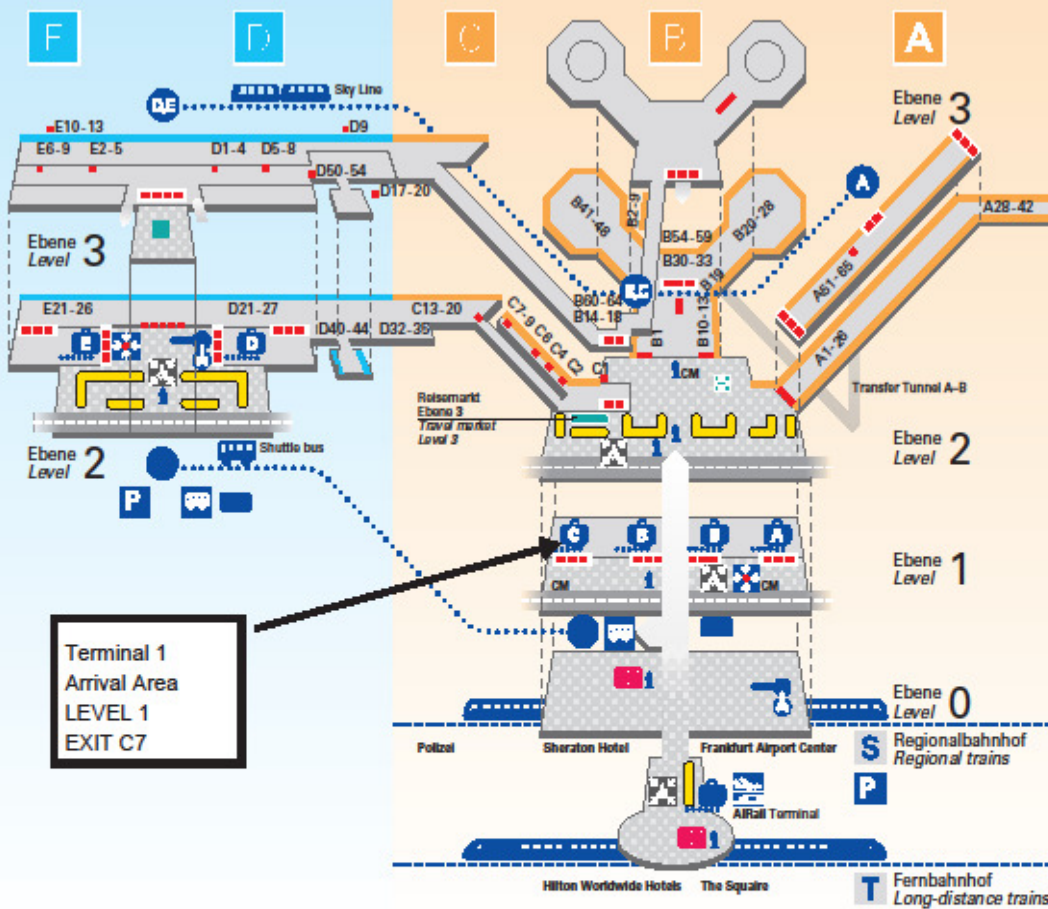

**TRANSFER FROM FRANKFURT AIRPORT TO
CONVENTION HOTEL HAUS MONIKA, BUETTELBORN**

1. ITINERARY

Date	Departure times of shuttle taxi	From	To
06 th May 2015	1200 hrs and 1300 hrs	FRA Airport, Terminal 1, Arrival Area, LEVEL 1, EXIT C7	Convention hotel "Haus Monika" Büttelborn
07 th May 2015	1300 hrs	Convention hotel "Haus Monika" Büttelborn	FRA Airport, Terminal 1, Departure Area*

2. CONTACT INFORMATION

Shuttle taxi "Taxi Hertel"	+49 (0)6257 2227 IMPORTANT: Please contact "Taxi Hertel" by quoting "EAGOSH" not later than 4 May 15 for reserving your seat on one of the shuttle taxis
"Haus Monika", Buettelborn	+49 (0)6152 1810 Address: Im Mehelsee 1-5, 64572 Büttelborn, Germany Coordinates: Latitude 49.903549 N / Longitude 8.522279 E
Stefan Sauerbier, EAGOSH	+49 (0)151 14827897

Terminal 2

Terminal 1

© Fraport AG Frankfurt Airport 11|10

- | | | | | | |
|--|---|--|--------------------------------|--|--|
| | Öffentlicher Bereich
Public area | | Information | | Apotheke
Pharmacy |
| | Kontrollierter Fluggastbereich
Restricted area | | Gepäckausgabe
Baggage claim | | DB-Information
German Railway Information |
| | Grenzkontrollen
Border controls | | Treffpunkt
Meeting point | | Rufsäule für Betreuung
Help points |
| | Sicherheitskontrolle
Security control | | Pendelverkehr
Shuttle | | CM Company Meeting |
| | Gates A, B, C | | Zugverkehr
Railway | | |
| | Gates D, E | | Parken
Parking | | |
| | Check-in | | Busbahnhof
Bus terminal | | |
| | | | Taxi | | |
| | | | Mietwagen
Car rental | | |