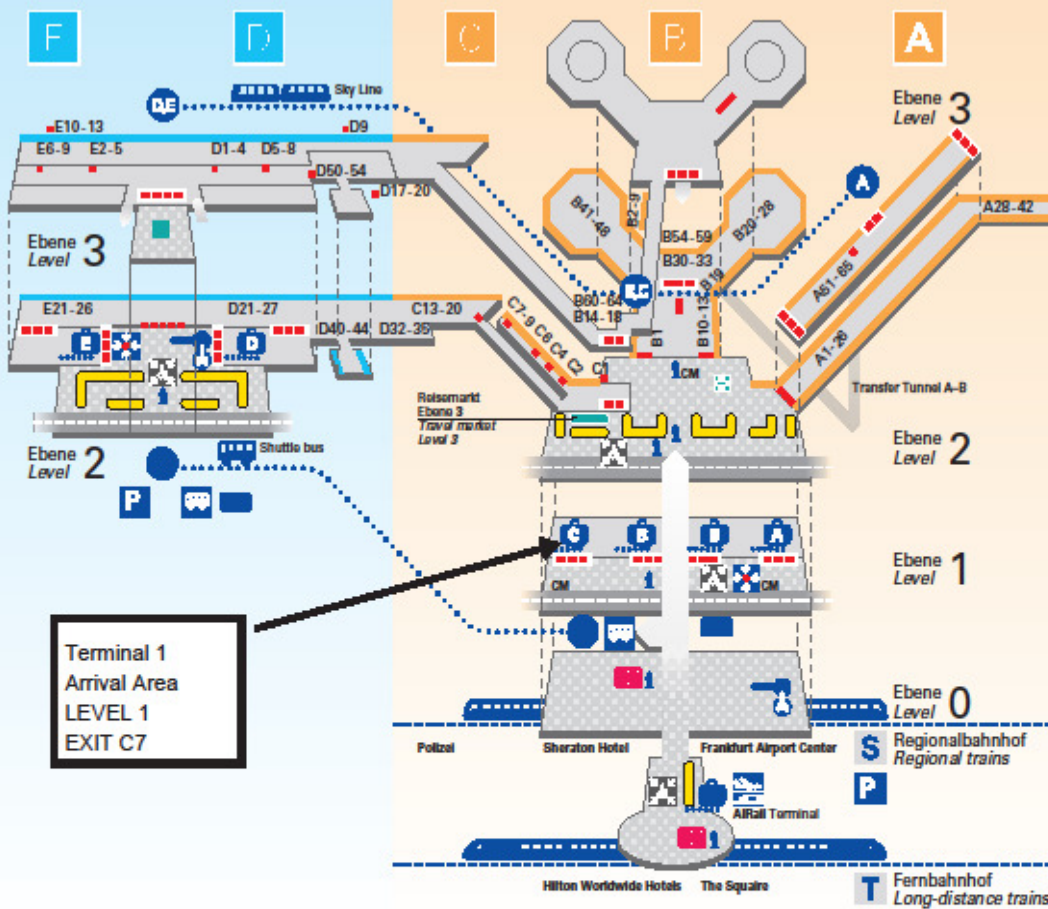

**TRANSFER FROM FRANKFURT AIRPORT TO
CONVENTION HOTEL HAUS MONIKA, BUETTELBORN**

1. ITINERARY

Date	Departure times of shuttle taxi	From	To
7 th May 2014	1200 hrs and 1300 hrs	FRA Airport, Terminal 1, Arrival Area, LEVEL 1, EXIT C7	Convention hotel "Haus Monika" Büttelborn
8 th May 2014	1300 hrs	Convention hotel "Haus Monika" Büttelborn	FRA Airport, Terminal 1, Departure Area*

2. CONTACT INFORMATION

Shuttle taxi "Taxi Hertel"	+49 (0)6257 2227 IMPORTANT: Please contact "Taxi Hertel" by quoting "EAGOSH" no later than 6 May 14 for reserving your seat on one of the shuttle taxis
"Haus Monika", Buettelborn	+49 (0)6152 1810 Address: Im Mehlsee 1-5, 64572 Büttelborn, Germany Coordinates: Latitude 49.903549 N / Longitude 8.522279 E
Stefan Sauerbier, EAGOSH	+49 (0)151 14827897

Terminal 2

Terminal 1

Terminal 1
Arrival Area
LEVEL 1
EXIT C7

© Fraport AG Frankfurt Airport 11|10

- | | | |
|--|---------------------------------------|---|
| Öffentlicher Bereich
<i>Public area</i> | Information | Apotheke
<i>Pharmacy</i> |
| Kontrollierter Fluggastbereich
<i>Restricted area</i> | Gepäckausgabe
<i>Baggage claim</i> | DB-Information
<i>German Railway Information</i> |
| Grenzkontrollen
<i>Border controls</i> | Treffpunkt
<i>Meeting point</i> | Rufsäule für Betreuung
<i>Help points</i> |
| Sicherheitskontrolle
<i>Security control</i> | Pendelverkehr
<i>Shuttle</i> | CM
<i>Company Meeting</i> |
| Gates A, B, C | Zugverkehr
<i>Railway</i> | |
| Gates D, E | Parken
<i>Parking</i> | |
| Check-in | Busbahnhof
<i>Bus terminal</i> | |
| | Taxi | |
| | Mietwagen
<i>Car rental</i> | |