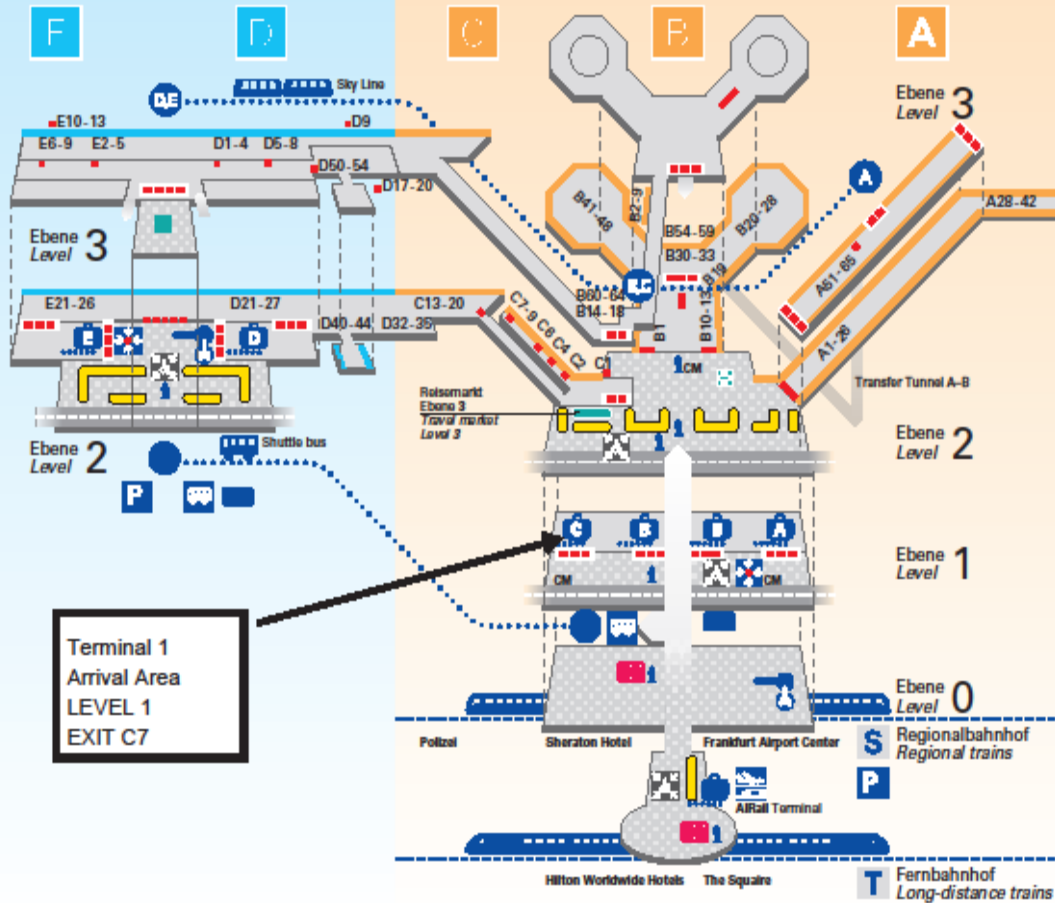

**TRANSFER FROM FRANKFURT AIRPORT TO
CONVENTION HOTEL HAUS MONIKA, BUETTELBORN**

1. ITINERARY

Date	Departure times of shuttle taxi	From	To
12 th November 2014	1200 hrs and 1300 hrs	FRA Airport, Terminal 1, Arrival Area, LEVEL 1, EXIT C7	Convention hotel "Haus Monika" Büttelborn
13 th November 2014	1300 hrs	CEOtronics Rödermark	FRA Airport, Terminal 1, Departure Area*

2. CONTACT INFORMATION

Shuttle taxi "Taxi Hertel"	+49 (0)6257 2227 IMPORTANT: Please contact "Taxi Hertel" by quoting "EAGOSH" no later than 10 November 14 for reserving your seat on one of the shuttle taxis
"Haus Monika", Buettelborn	+49 (0)6152 1810 Address: Im Mehelsee 1-5, 64572 Büttelborn, Germany Coordinates: Latitude 49.903549 N / Longitude 8.522279 E
Stefan Sauerbier, EAGOSH	+49 (0)151 14827897

Terminal 2

Terminal 1

Terminal 1
Arrival Area
LEVEL 1
EXIT C7

© Fraport AG Frankfurt Airport 11|10

- | | | | | | |
|--|--|--|---------------------------------------|--|---|
| | Öffentlicher Bereich
<i>Public area</i> | | Information | | Apotheke
<i>Pharmacy</i> |
| | Kontrollierter Fluggastbereich
<i>Restricted area</i> | | Gepäckausgabe
<i>Baggage claim</i> | | DB-Information
<i>German Railway Information</i> |
| | Grenzkontrollen
<i>Border controls</i> | | Treffpunkt
<i>Meeting point</i> | | Rufsäule für Betreuung
<i>Help points</i> |
| | Sicherheitskontrolle
<i>Security control</i> | | Pendelverkehr
<i>Shuttle</i> | | CM Company Meeting |
| | Gates A, B, C | | Zugverkehr
<i>Railway</i> | | |
| | Gates D, E | | Parken
<i>Parking</i> | | |
| | Check-in | | Busbahnhof
<i>Bus terminal</i> | | |
| | | | Taxi | | |
| | | | Mietwagen
<i>Car rental</i> | | |