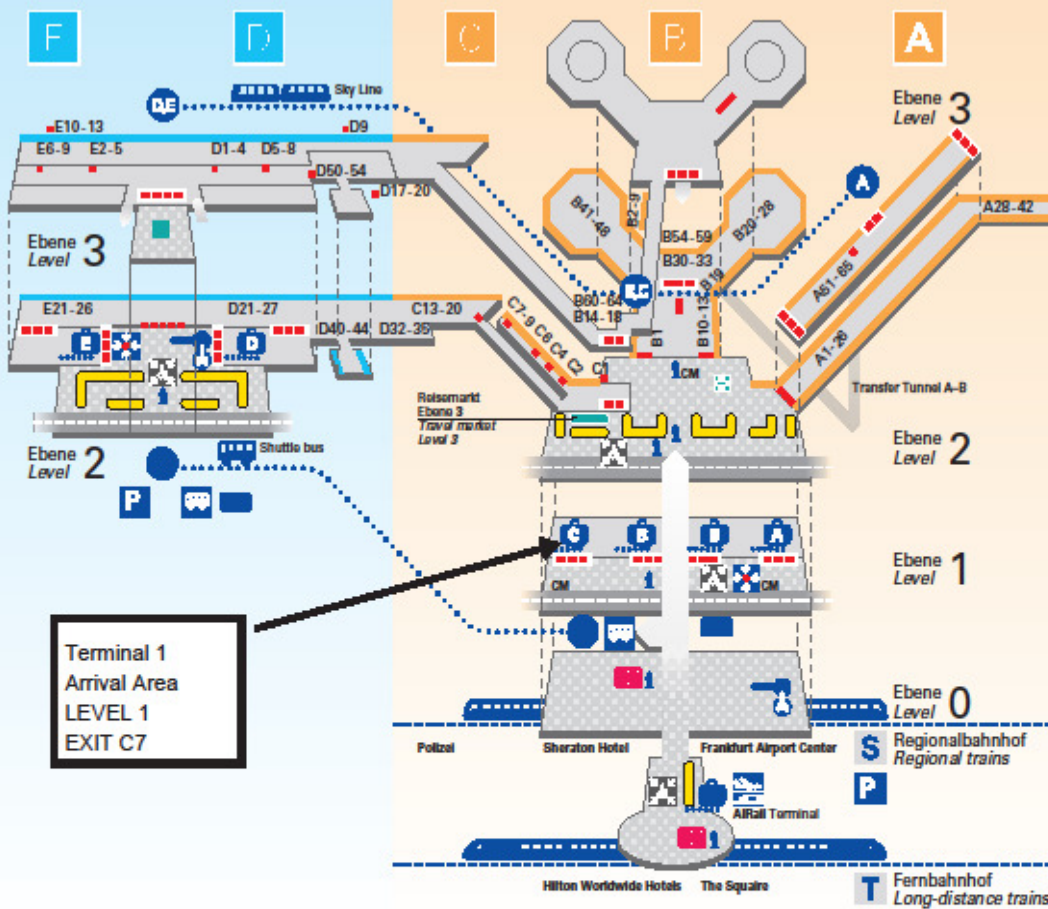

TRANSFER FROM FRANKFURT AIRPORT TO CONVENTION HOTEL HAUS MONIKA, BUETTELBORN

1. ITINERARY

Date	Departure times of shuttle taxi	From	To
15 th May 2013	1200 hrs and 1300 hrs	FRA Airport, Terminal 1, Arrival Area, LEVEL 1, EXIT C7	Convention hotel "Haus Monika" Büttelborn
16 th May 2013	1300 hrs	Convention hotel "Haus Monika" Büttelborn	FRA Airport, Terminal 1, Departure Area*

2. CONTACT INFORMATION

Shuttle taxi "Taxi Hertel"	+49 (0)6257 2227 IMPORTANT: Please contact "Taxi Hertel" by quoting "EAGOSH" no later than 08 May 12 for reserving your seat on one of the shuttle taxis
"Haus Monika", Buettelborn	+49 (0)6152 1810 Address: Im Mehelsee 1-5, 64572 Büttelborn, Germany Coordinates: Latitude 49.903549 N / Longitude 8.522279 E
Stefan Sauerbier, EAGOSH	+49 (0)151 14827897

Terminal 2

Terminal 1

© Fraport AG Frankfurt Airport 11|10

- | | | | | | |
|--|---|--|--------------------------------|--|--|
| | Öffentlicher Bereich
Public area | | Information | | Apotheke
Pharmacy |
| | Kontrollierter Fluggastbereich
Restricted area | | Gepäckausgabe
Baggage claim | | DB-Information
German Railway Information |
| | Grenzkontrollen
Border controls | | Treffpunkt
Meeting point | | Rufsäule für Betreuung
Help points |
| | Sicherheitskontrolle
Security control | | Pendelverkehr
Shuttle | | CM Company Meeting |
| | Gates A, B, C | | Zugverkehr
Railway | | |
| | Gates D, E | | Parken
Parking | | |
| | Check-in | | Busbahnhof
Bus terminal | | |
| | | | Taxi | | |
| | | | Mietwagen
Car rental | | |